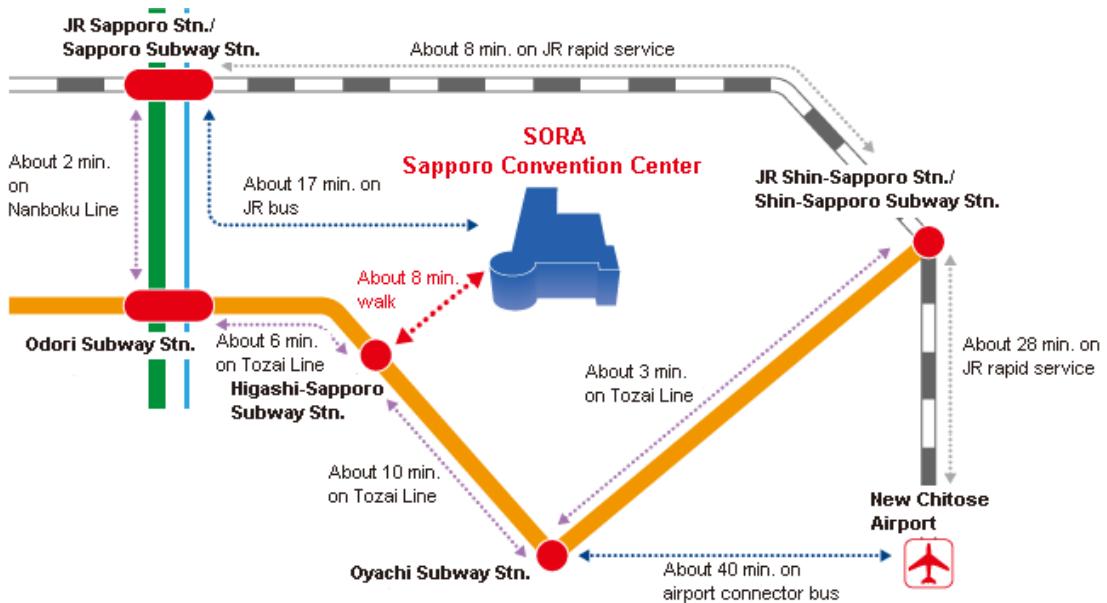

■ Transportation to Sapporo Convention Center

Sapporo Convention Center is located approximately 10 min. by taxi from Sapporo city center.

Also, Sapporo's highly developed public transportation system provides easy access to all the visitors.

■ Sapporo Convention Center Floor Map

Floor Map 1F