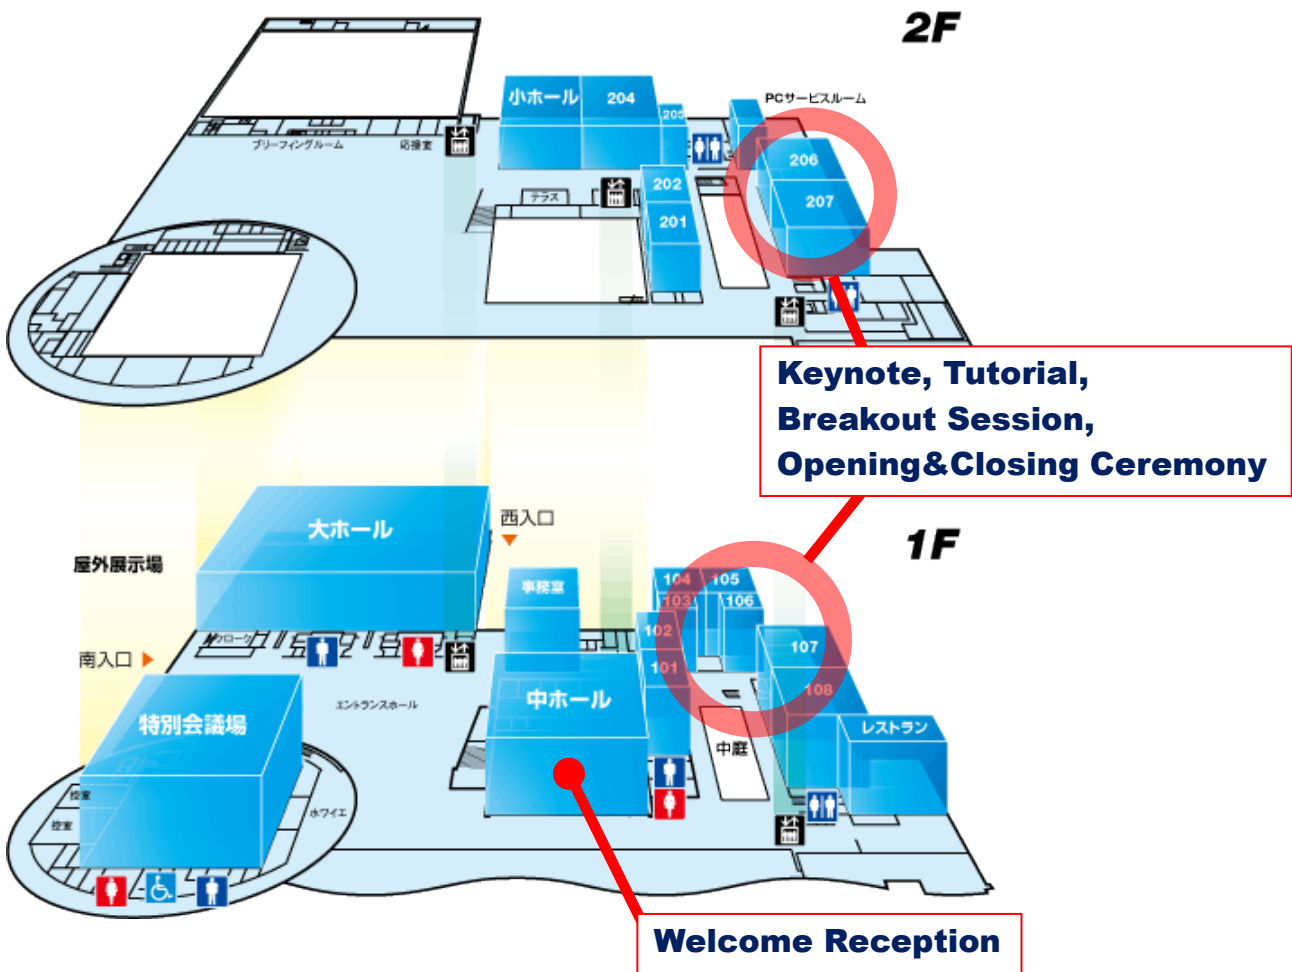

■ Transportation to Sapporo Convention Center

Sapporo Convention Center is located approximately 10 min. by taxi from Sapporo city center.

Also, Sapporo's highly developed public transportation system provides easy access to all the visitors.

■ Sapporo Convention Center Floor Map

Floor Map 1F