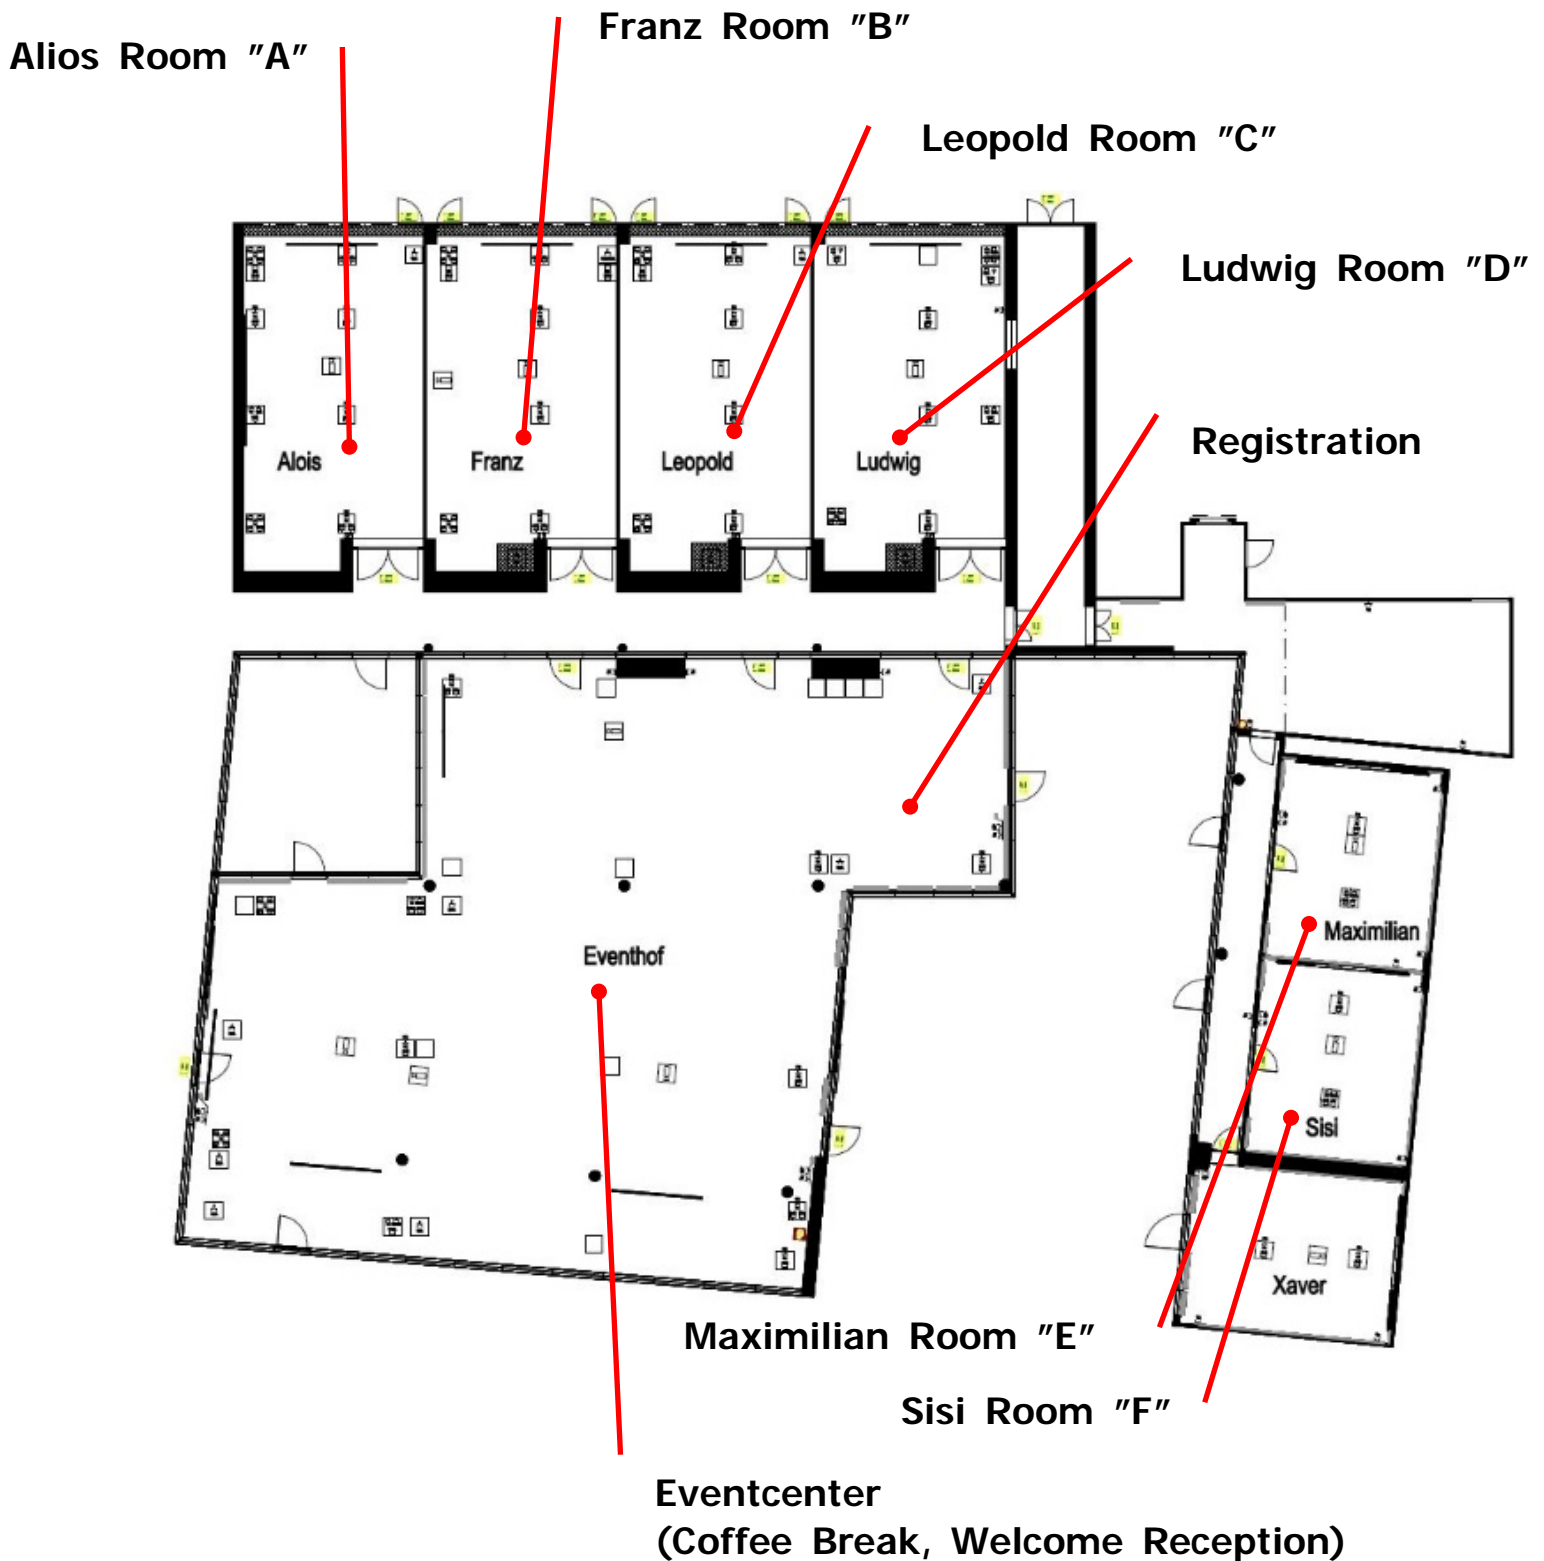

# ■ The H4 Hotel München Messe Floor Map

## <H4 Hotel Ground Floor>

# <Nemetschek (Annex) Ground Floor>

Salzburg Room "G"

Budapest Room "H"

Hamburg Room "I"

■ Welcome Reception (Nov. 29th)  
>> at Eventcenter of The H4 Hotel München Messe

■ ProMAC Gala Dinner (Nov. 30th)  
>> at Ratskeller München  
(by Pick-up Bus, Dep. Time 17:00)