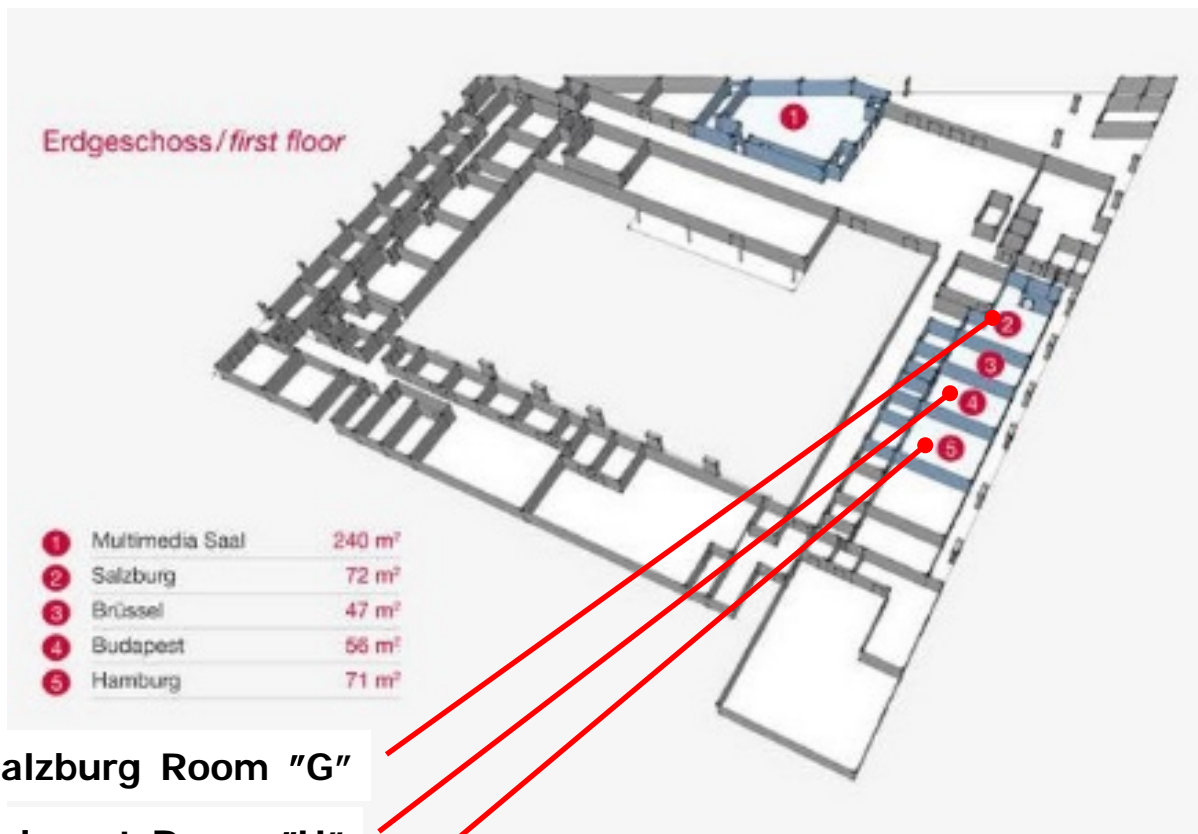

# ■ The H4 Hotel München Messe Floor Map

## <H4 Hotel Ground Floor>

# <Nemetschek (Annex) Ground Floor>

Salzburg Room "G"

Budapest Room "H"

Hamburg Room "I"

■ Welcome Reception (Nov. 29th)  
>> at Eventcenter of The H4 Hotel München Messe

■ ProMAC Gala Dinner (Nov. 30th)  
>> at Ratskeller München  
(by Pick-up Bus, Dep. Time 17:00)